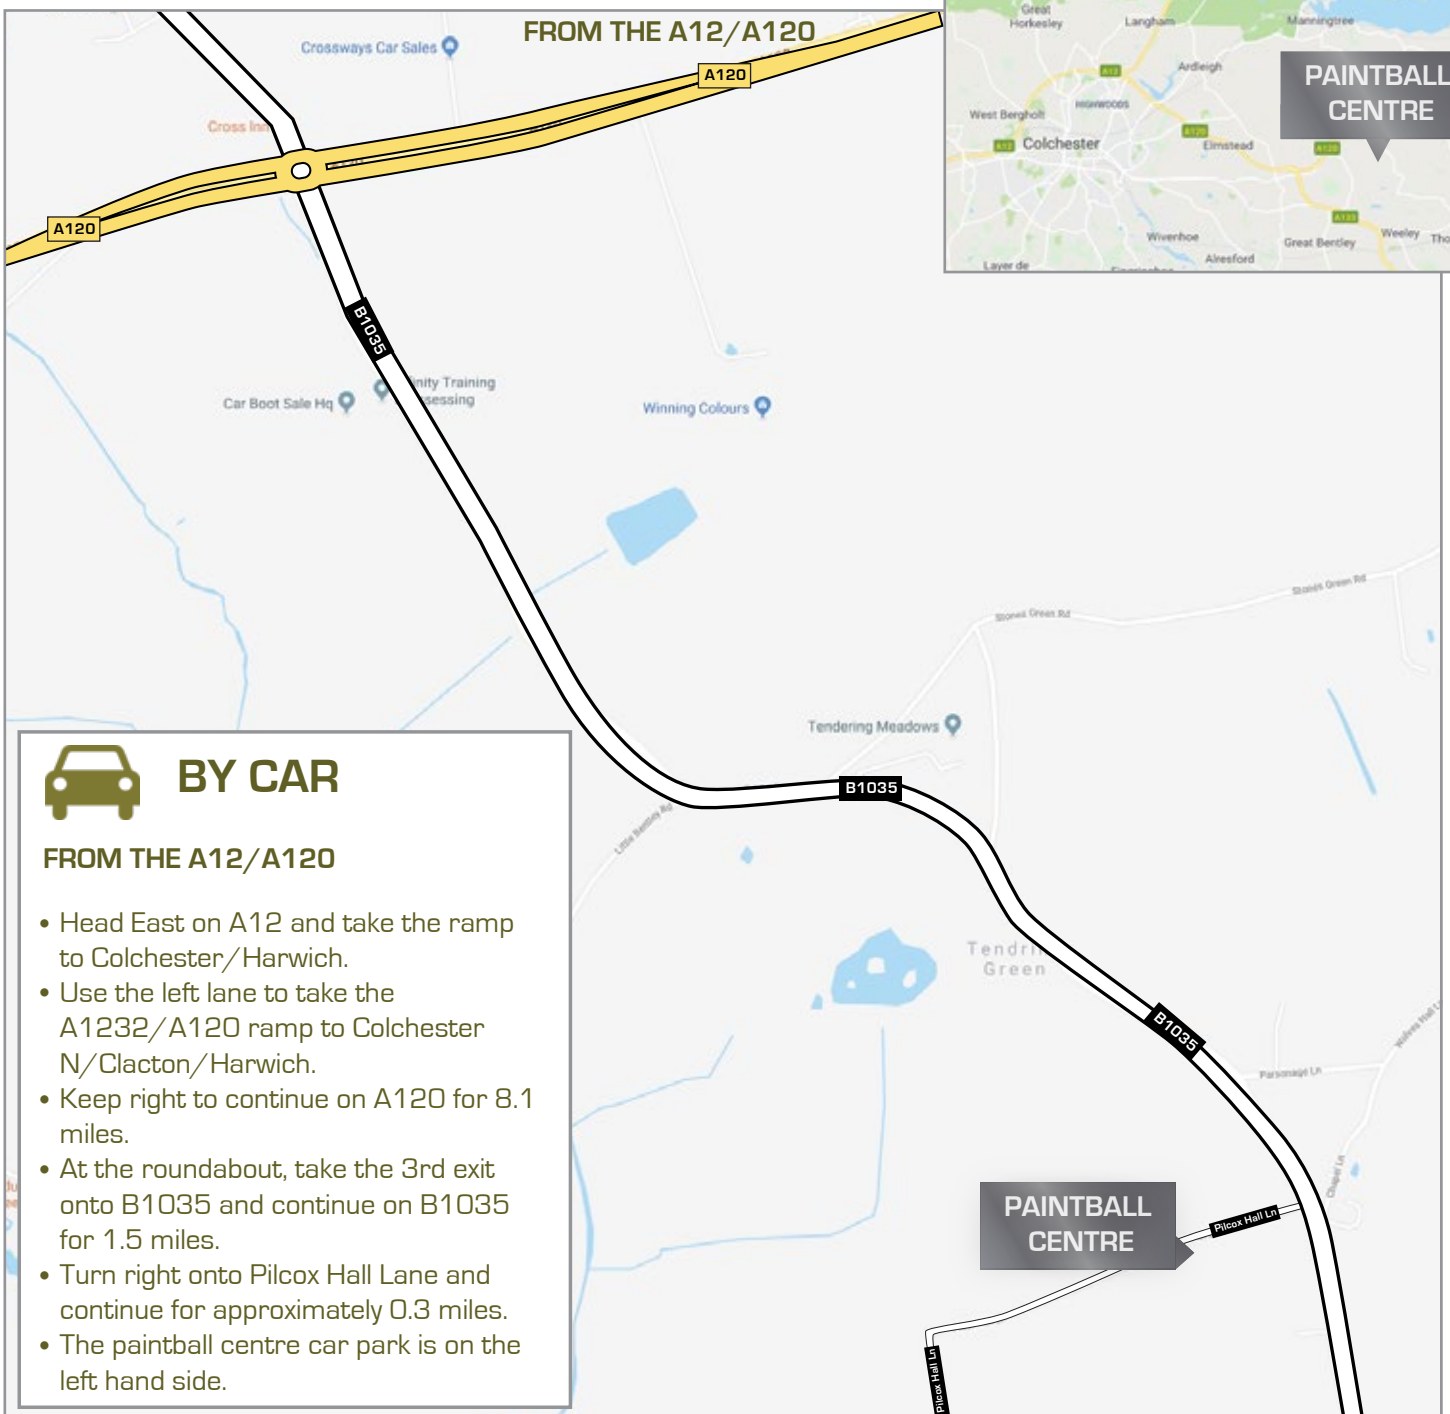

# COLCHESTER PAINTBALL CENTRE

PILCOX HALL LANE, TENDRING CO16 0DJ

GPS Coordinates: 51.8891,1.107763

## IMPORTANT INFORMATION

- All paintball centres are located in woodlands. Woodlands do not always have specific postcodes.
- Please don't rely 100% on the postcode alone.
- GPS coordinates can be used to find the exact location of the paintball centre.
- Please car pool where possible as parking is limited.

### FROM THE A12/A120

- Head East on A12 and take the ramp to Colchester/Harwich.
- Use the left lane to take the A1232/A120 ramp to Colchester N/Clacton/Harwich.
- Keep right to continue on A120 for 8.1 miles.
- At the roundabout, take the 3rd exit onto B1035 and continue on B1035 for 1.5 miles.
- Turn right onto Pilcox Hall Lane and continue for approximately 0.3 miles.
- The paintball centre car park is on the left hand side.