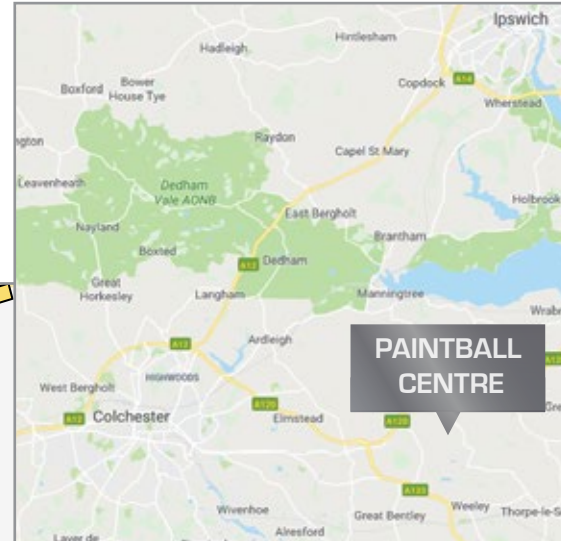

# COLCHESTER PAINTBALL CENTRE

PILCOX HALL LANE, TENDRING CO16 0DJ

GPS Coordinates: 51.8891,1.107763

## IMPORTANT INFORMATION

- All paintball centres are located in woodlands. Woodlands do not always have specific postcodes.
- Please don't rely 100% on the postcode alone.
- GPS coordinates can be used to find the exact location of the paintball centre.
- Please car pool where possible as parking is limited.

### FROM THE A12/A120

- Head East on A12 and take the ramp to Colchester/Harwich.
- Use the left lane to take the A1232/A120 ramp to Colchester N/Clacton/Harwich.
- Keep right to continue on A120 for 8.1 miles.
- At the roundabout, take the 3rd exit onto B1035 and continue on B1035 for 1.5 miles.
- Turn right onto Pilcox Hall Lane and continue for approximately 0.3 miles.
- The paintball centre car park is on the left hand side.