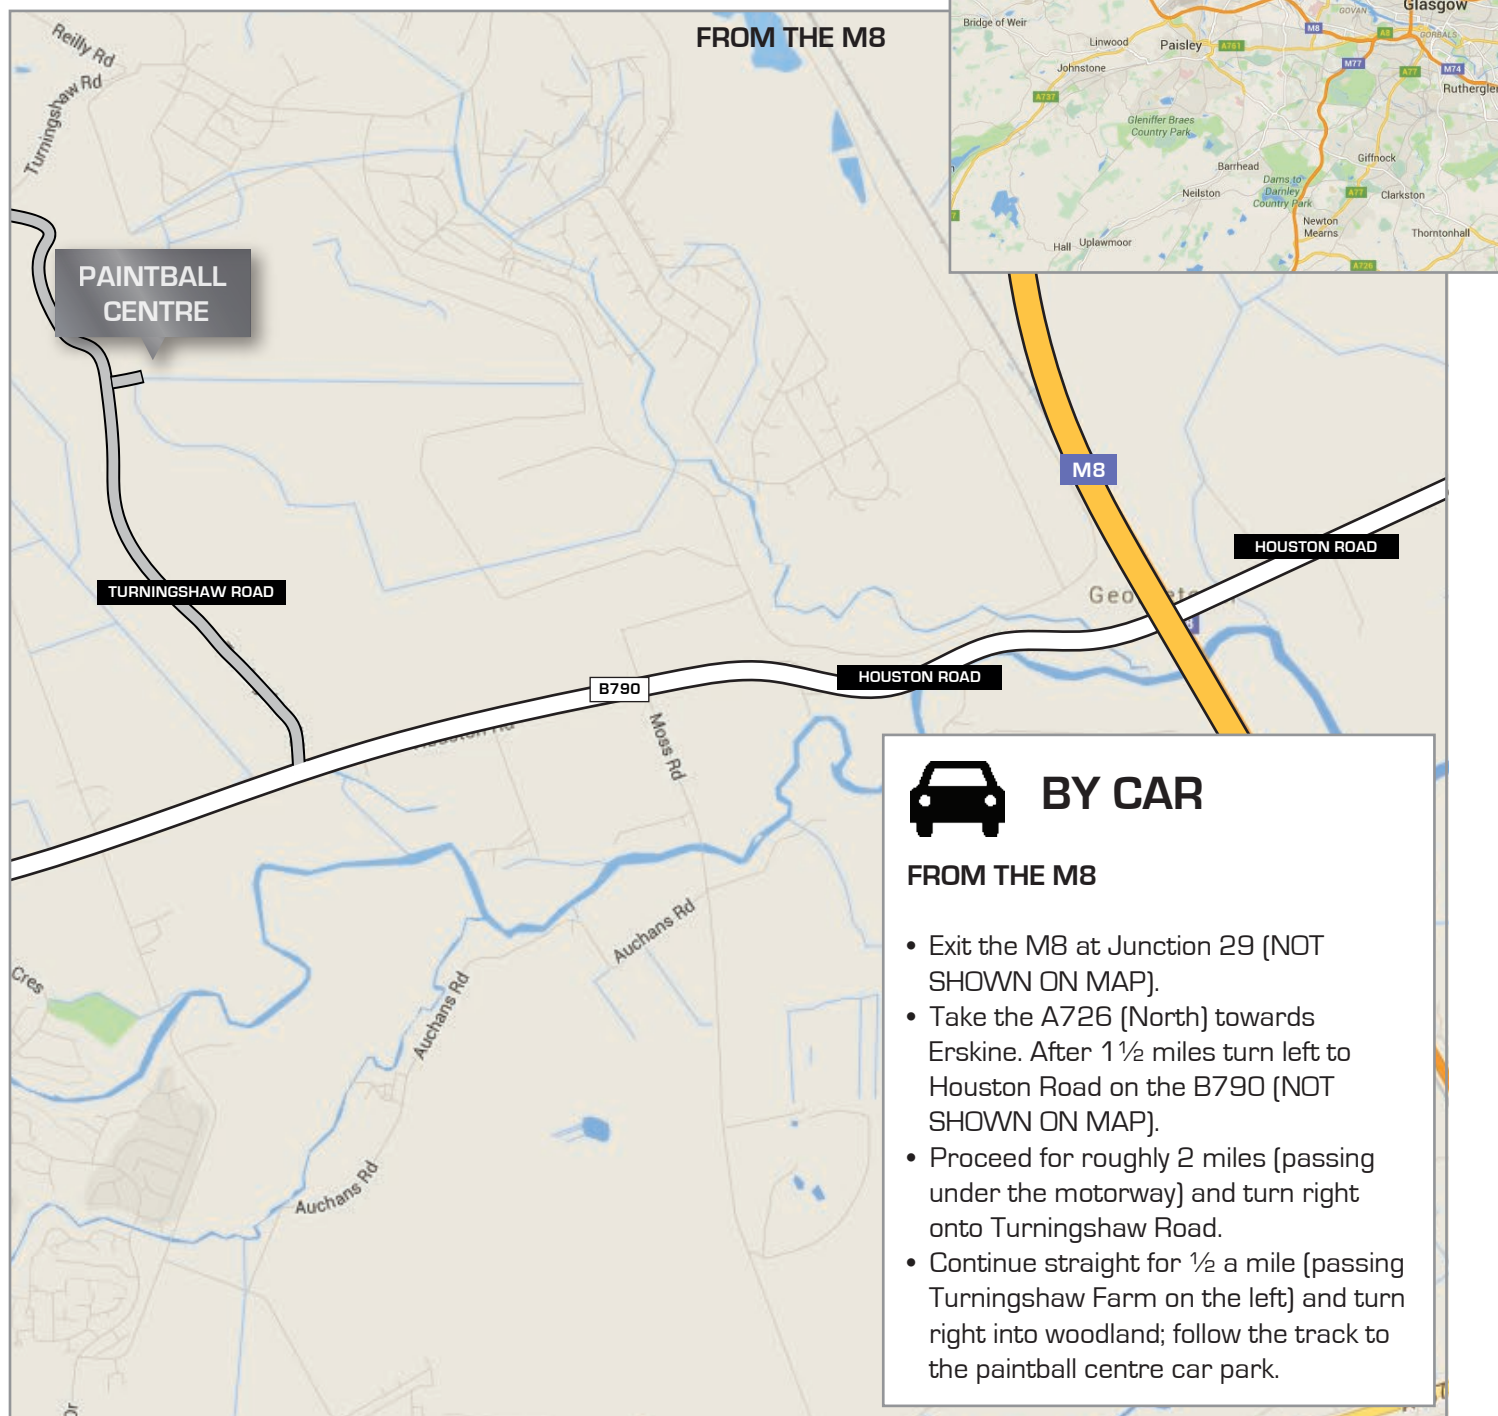

WEST GLASGOW PAINTBALL CENTRE

TURNINGSHAW ROAD, HOUSTON, RENFREWSHIRE, PA6 7BP

GPS Coordinates: 55.882180, -4.524032

IMPORTANT INFORMATION

- All paintball centres are located in woodlands. Woodlands do not always have specific postcodes.
- Please don't rely 100% on the postcode alone.
- GPS coordinates can be used to find the exact location of the paintball centre.
- Please car pool where possible as parking on-site is limited.

BY CAR

FROM THE M8

- Exit the M8 at Junction 29 (NOT SHOWN ON MAP).
- Take the A726 (North) towards Erskine. After 1½ miles turn left to Houston Road on the B790 (NOT SHOWN ON MAP).
- Proceed for roughly 2 miles (passing under the motorway) and turn right onto Turningshaw Road.
- Continue straight for ½ a mile (passing Turningshaw Farm on the left) and turn right into woodland; follow the track to the paintball centre car park.