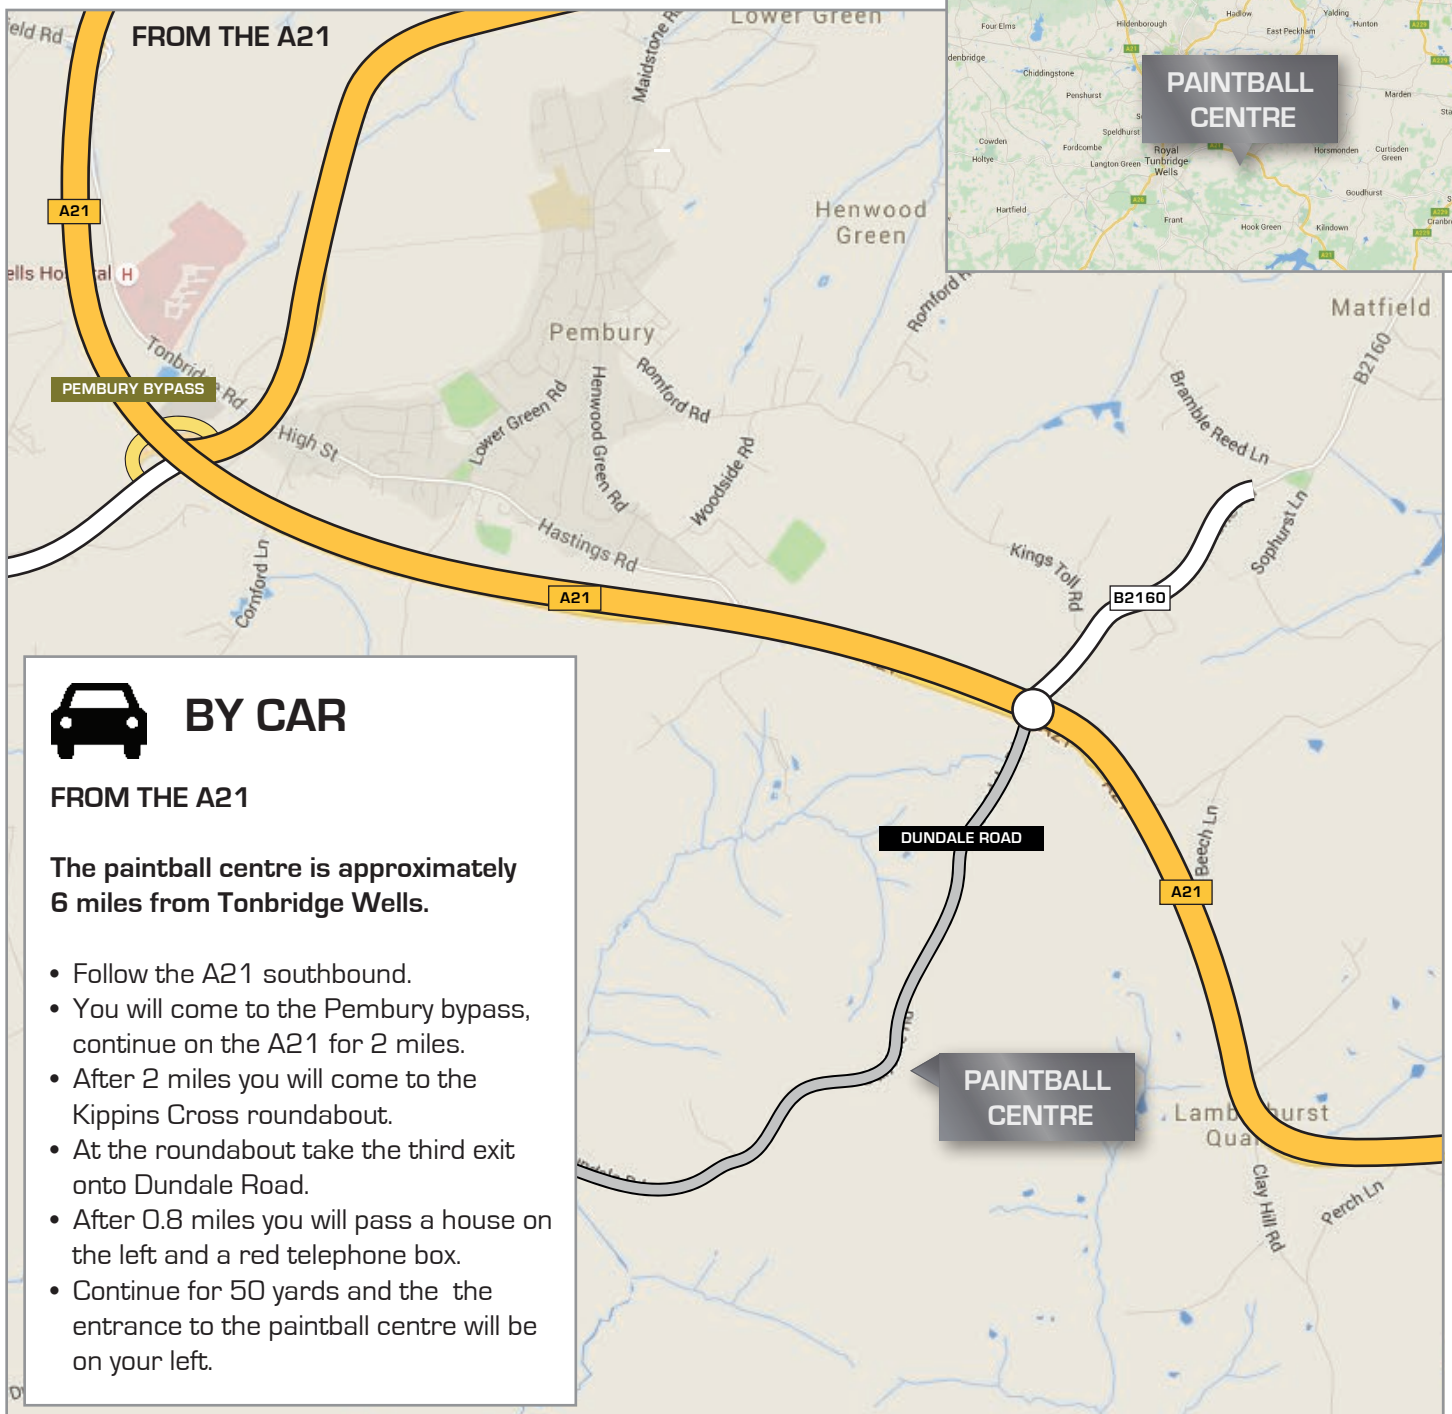

TUNBRIDGE WELLS PAINTBALL CENTRE

DUNDALE ROAD, TUNBRIDGE WELLS, KENT, TN3 9AH

GPS Coordinates: 51.124652, 0.342396

IMPORTANT INFORMATION

- All paintball centres are located in woodlands. Woodlands do not always have specific postcodes.
- Please don't rely 100% on the postcode alone.
- GPS coordinates can be used to find the exact location of the paintball centre.
- Please car pool where possible as parking on-site is limited.

BY CAR

FROM THE A21

The paintball centre is approximately 6 miles from Tonbridge Wells.

- Follow the A21 southbound.
- You will come to the Pembury bypass, continue on the A21 for 2 miles.
- After 2 miles you will come to the Kippins Cross roundabout.
- At the roundabout take the third exit onto Dundale Road.
- After 0.8 miles you will pass a house on the left and a red telephone box.
- Continue for 50 yards and the the entrance to the paintball centre will be on your left.