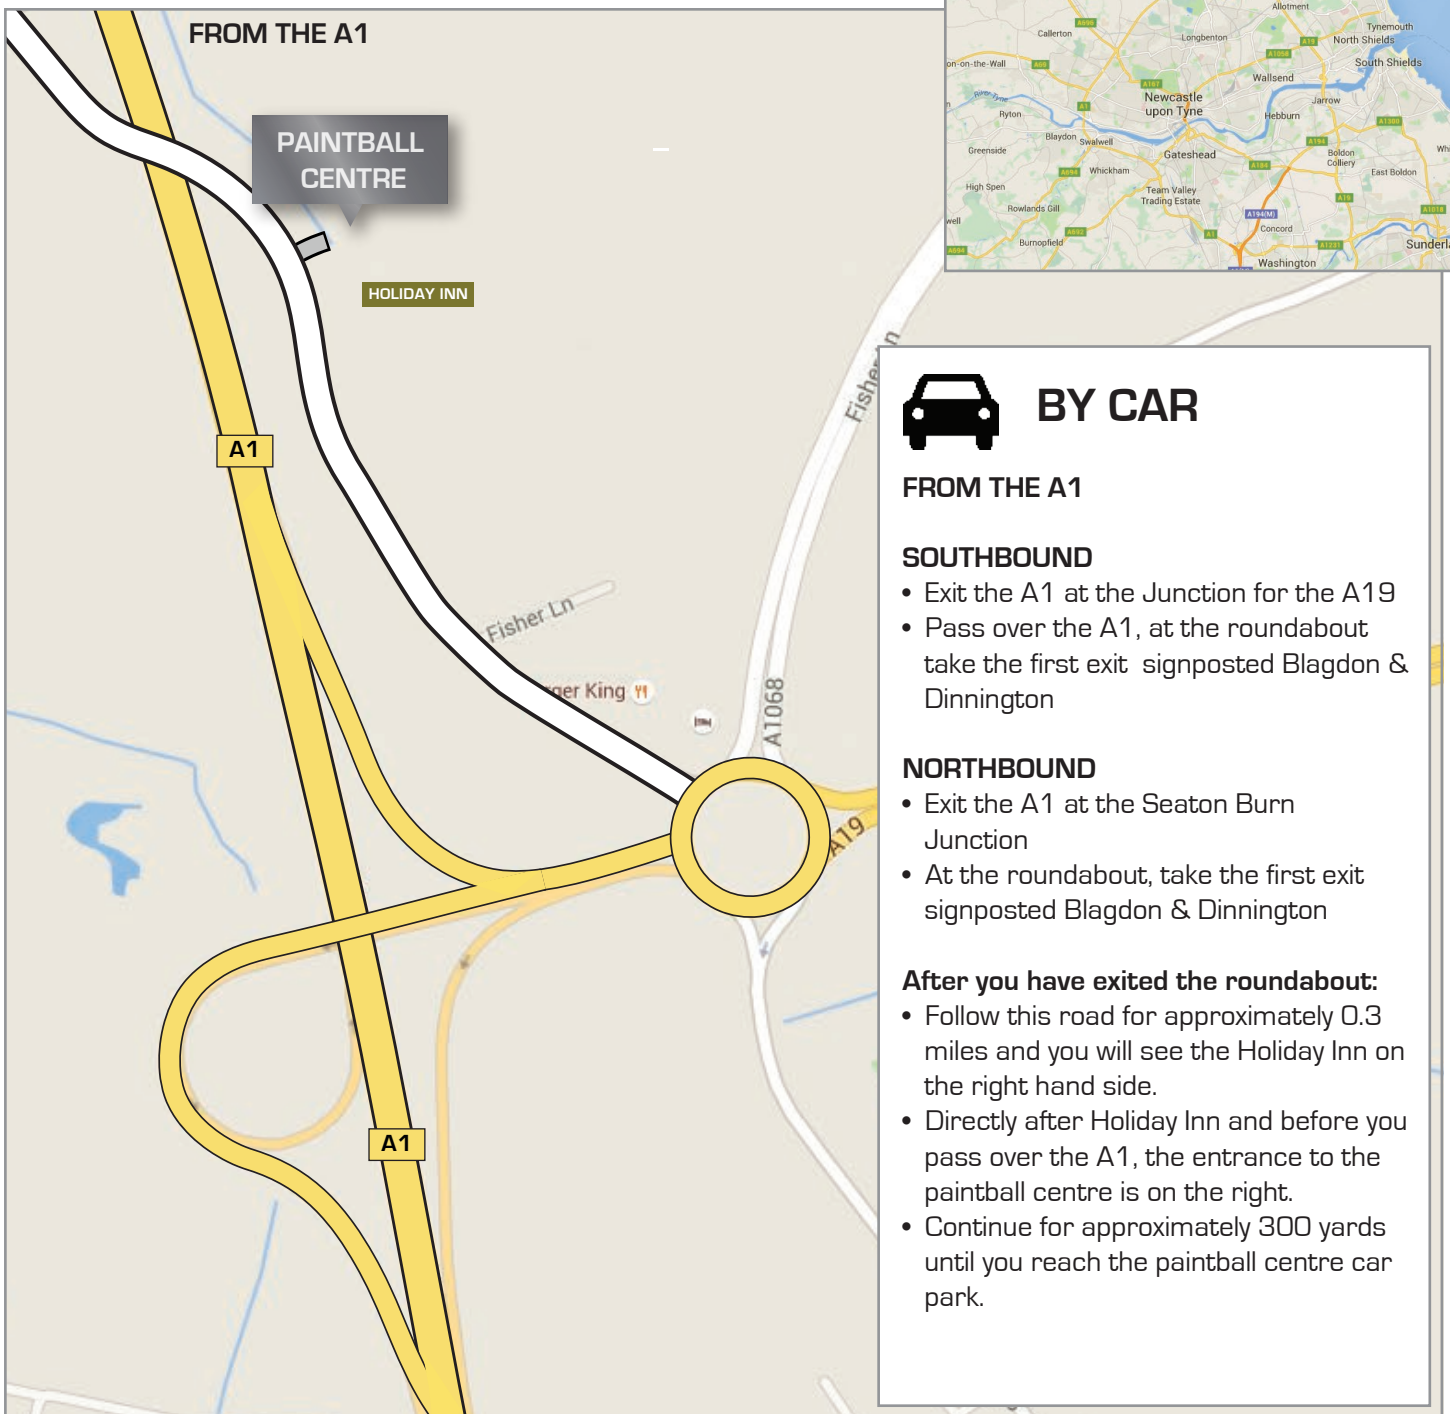

NEWCASTLE PAINTBALL CENTRE

THE GREAT NORTH ROAD, SEATON BURN, NEWCASTLE UPON TYNE, NE13 6BP

GPS Coordinates: 55.068726, -1.637850

IMPORTANT INFORMATION

- All paintball centres are located in woodlands. Woodlands do not always have specific postcodes.
- Please don't rely 100% on the postcode alone.
- GPS coordinates can be used to find the exact location of the paintball centre.
- Please car pool where possible as parking on-site is limited.

BY CAR

FROM THE A1

SOUTHBOUND

- Exit the A1 at the Junction for the A19
- Pass over the A1, at the roundabout take the first exit signposted Blagdon & Dinnington

NORTHBOUND

- Exit the A1 at the Seaton Burn Junction
- At the roundabout, take the first exit signposted Blagdon & Dinnington

After you have exited the roundabout:

- Follow this road for approximately 0.3 miles and you will see the Holiday Inn on the right hand side.
- Directly after Holiday Inn and before you pass over the A1, the entrance to the paintball centre is on the right.
- Continue for approximately 300 yards until you reach the paintball centre car park.