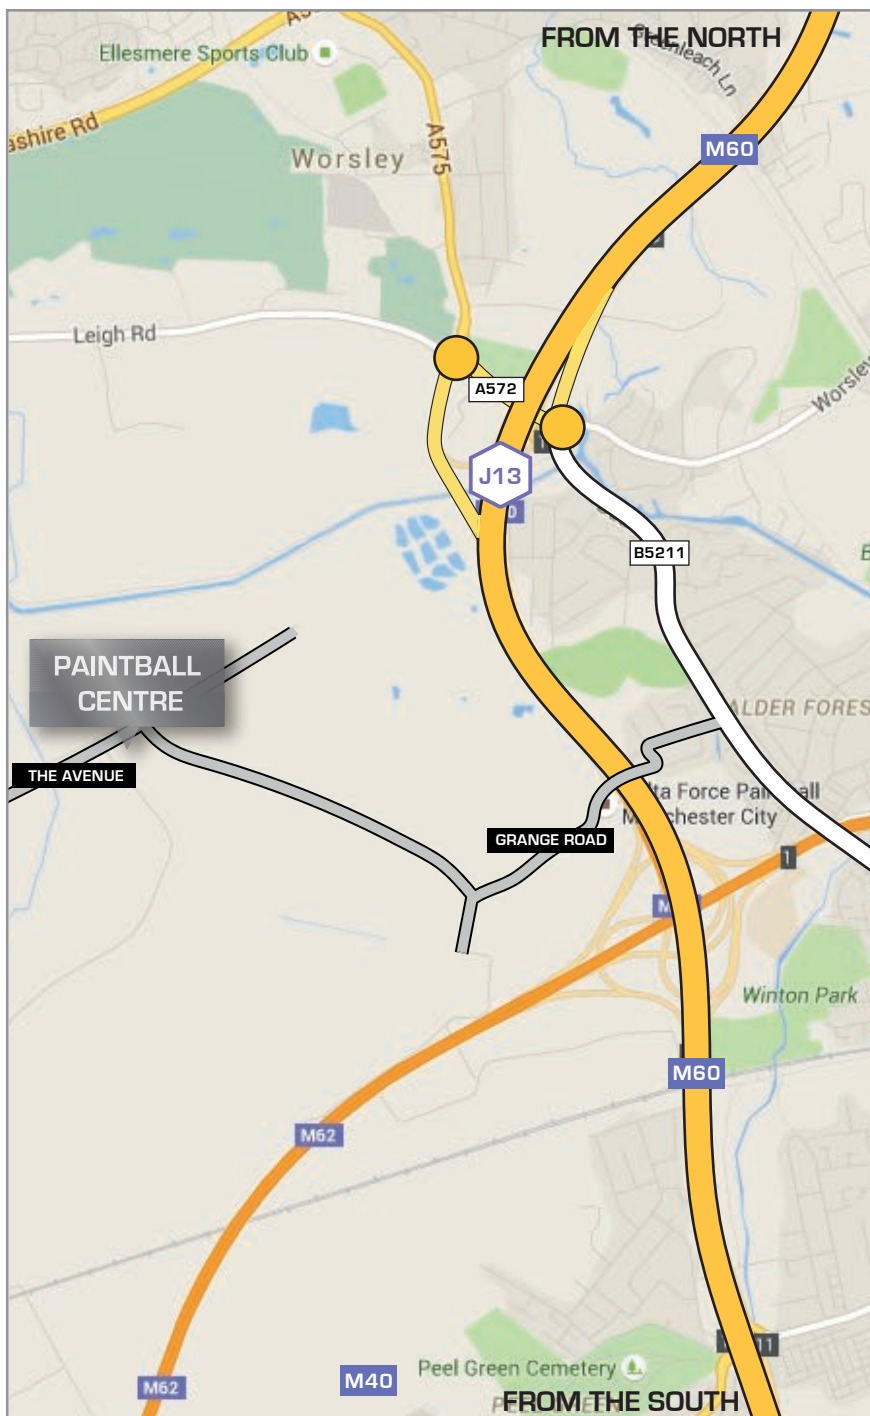

MANCHESTER PAINTBALL CENTRE

THE AVE OFF GRANGE ROAD, ECCLES, MANCHESTER, M30

GPS Coordinates: 53.492335, -2.402229

IMPORTANT INFORMATION

PLEASE NOTE: THE PAINTBALL CENTRE IS ONLY ACCESSIBLE VIA GRANGE ROAD. THE DIRECTIONS BELOW MUST BE FOLLOWED IN ORDER TO GAIN ACCESS TO THE CENTRE.

- All paintball centres are located in woodlands. Woodlands do not always have specific postcodes.
- Please don't rely 100% on the postcode alone.
- GPS coordinates can be used to find the exact location of the paintball centre.
- Please car pool where possible as parking on-site is limited.

BY CAR

FROM THE NORTH

- Exit the M60 at Junction 13, at the roundabout take the third exit onto the A572 and continue under the M60 and you come to a second roundabout.

FROM THE SOUTH

- Exit the M60 at Junction 13, you will reach a roundabout at the end of the off ramp.

AFTER EXITING THE M60

- At the roundabout, take the 2nd exit onto Barton Rd/B5211 (signposted Eccles).
- Continue on this road for approximately 0.6 miles, and then turn right onto Grange Road.
- Follow this road for approximately 0.3 miles (over the M60).
- Pass the farm on the left and continue approximately 0.3 miles where you will come to a fork in the road, turn right and continue for approximately 0.7 miles.
- After approximately 0.7 miles you will come to a T junction, take a sharp left and the paintball centre entrance is marked on the left hand side about 100 yards down the road.