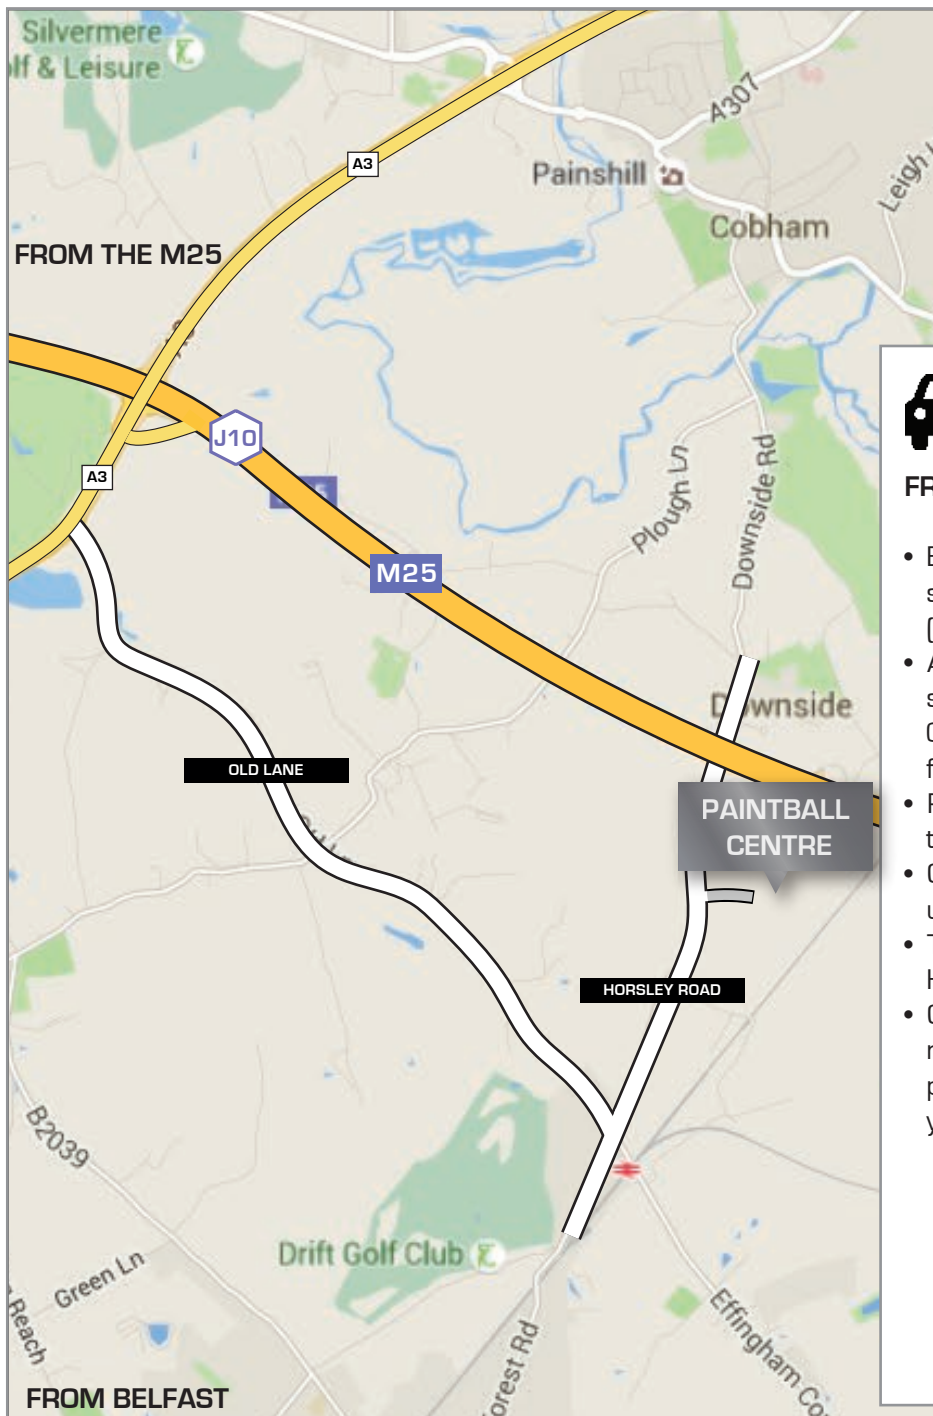

COBHAM PAINTBALL CENTRE

HORSLEY ROAD, EFFINGHAM, SURREY, KT11 3JY

GPS Coordinates: 51.302325, 0.415774

IMPORTANT INFORMATION

- All paintball centres are located in woodlands. Woodlands do not always have specific postcodes.
- Please don't rely 100% on the postcode alone.
- GPS coordinates can be used to find the exact location of the paintball centre.
- Please car pool where possible as parking on-site is limited.

BY CAR

FROM THE M25

- Exit at Junction 10 (A3) and take the slip road southbound towards Guildford (A3).
- After approximately 400 yards, turn left sign-posted towards Effingham. This is Old Lane. Old Lane is only accessible from the slip road.
- Proceed for approximately 1 mile over the first crossroads.
- Continue straight on for a further mile until you reach a T-Junction.
- Turn left signposted Cobham: this is Horsley Road.
- Continue along Horsley Road for 0.5 miles. You will pass a Nursery, and the paintball centre is the next entrance on your right.