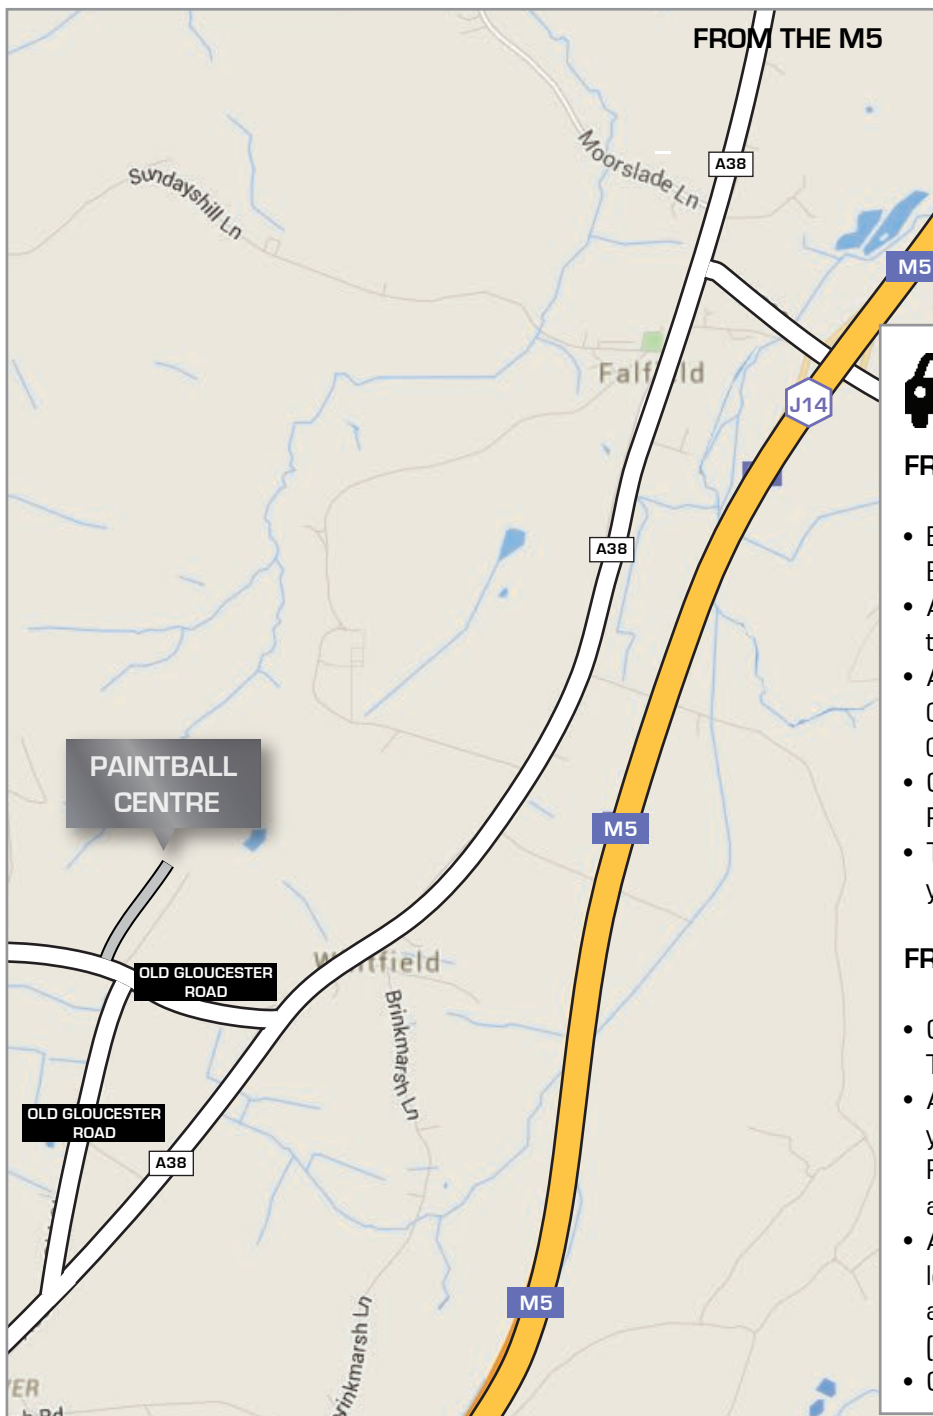

# NORTH BRISTOL PAINTBALL CENTRE

STUMPS WOOD, OLD GLOUCESTER ROAD, THORNBURY, BRISTOL, GL12 8EA

GPS Coordinates: 51.623596, -2.479100

## IMPORTANT INFORMATION

- All paintball centres are located in woodlands. Woodlands do not always have specific postcodes.
- Please don't rely 100% on the postcode alone.
- GPS coordinates can be used to find the exact location of the paintball centre.
- Please car pool where possible as parking on-site is limited.

### FROM THE M5

- Exit the M5 at Junction 14. Take the B4509 towards the A38.
- After 0.3 miles, you will reach a set of traffic lights turn left onto the A38.
- After 1.6 miles, turn left onto Old Gloucester Road signposted Oldbury-on-Severn.
- Continue for 0.3 miles, you will see a Paintball Centre sign pointing right.
- Turn right onto the single-track lane and you will reach the car park.

### FROM THE A38 NORTHBOUND

- Continue past the first turning for Thornbury.
- After passing the White Horse pub on your left, turn left onto Old Gloucester Road. This is the third exit for Thornbury and the second exit for the B4061.
- At the end of Old Gloucester Road, turn left; look for the single-track lane approximately 0.2 miles on the right (signposted for the paintball centre).
- Continue until you reach the car park.